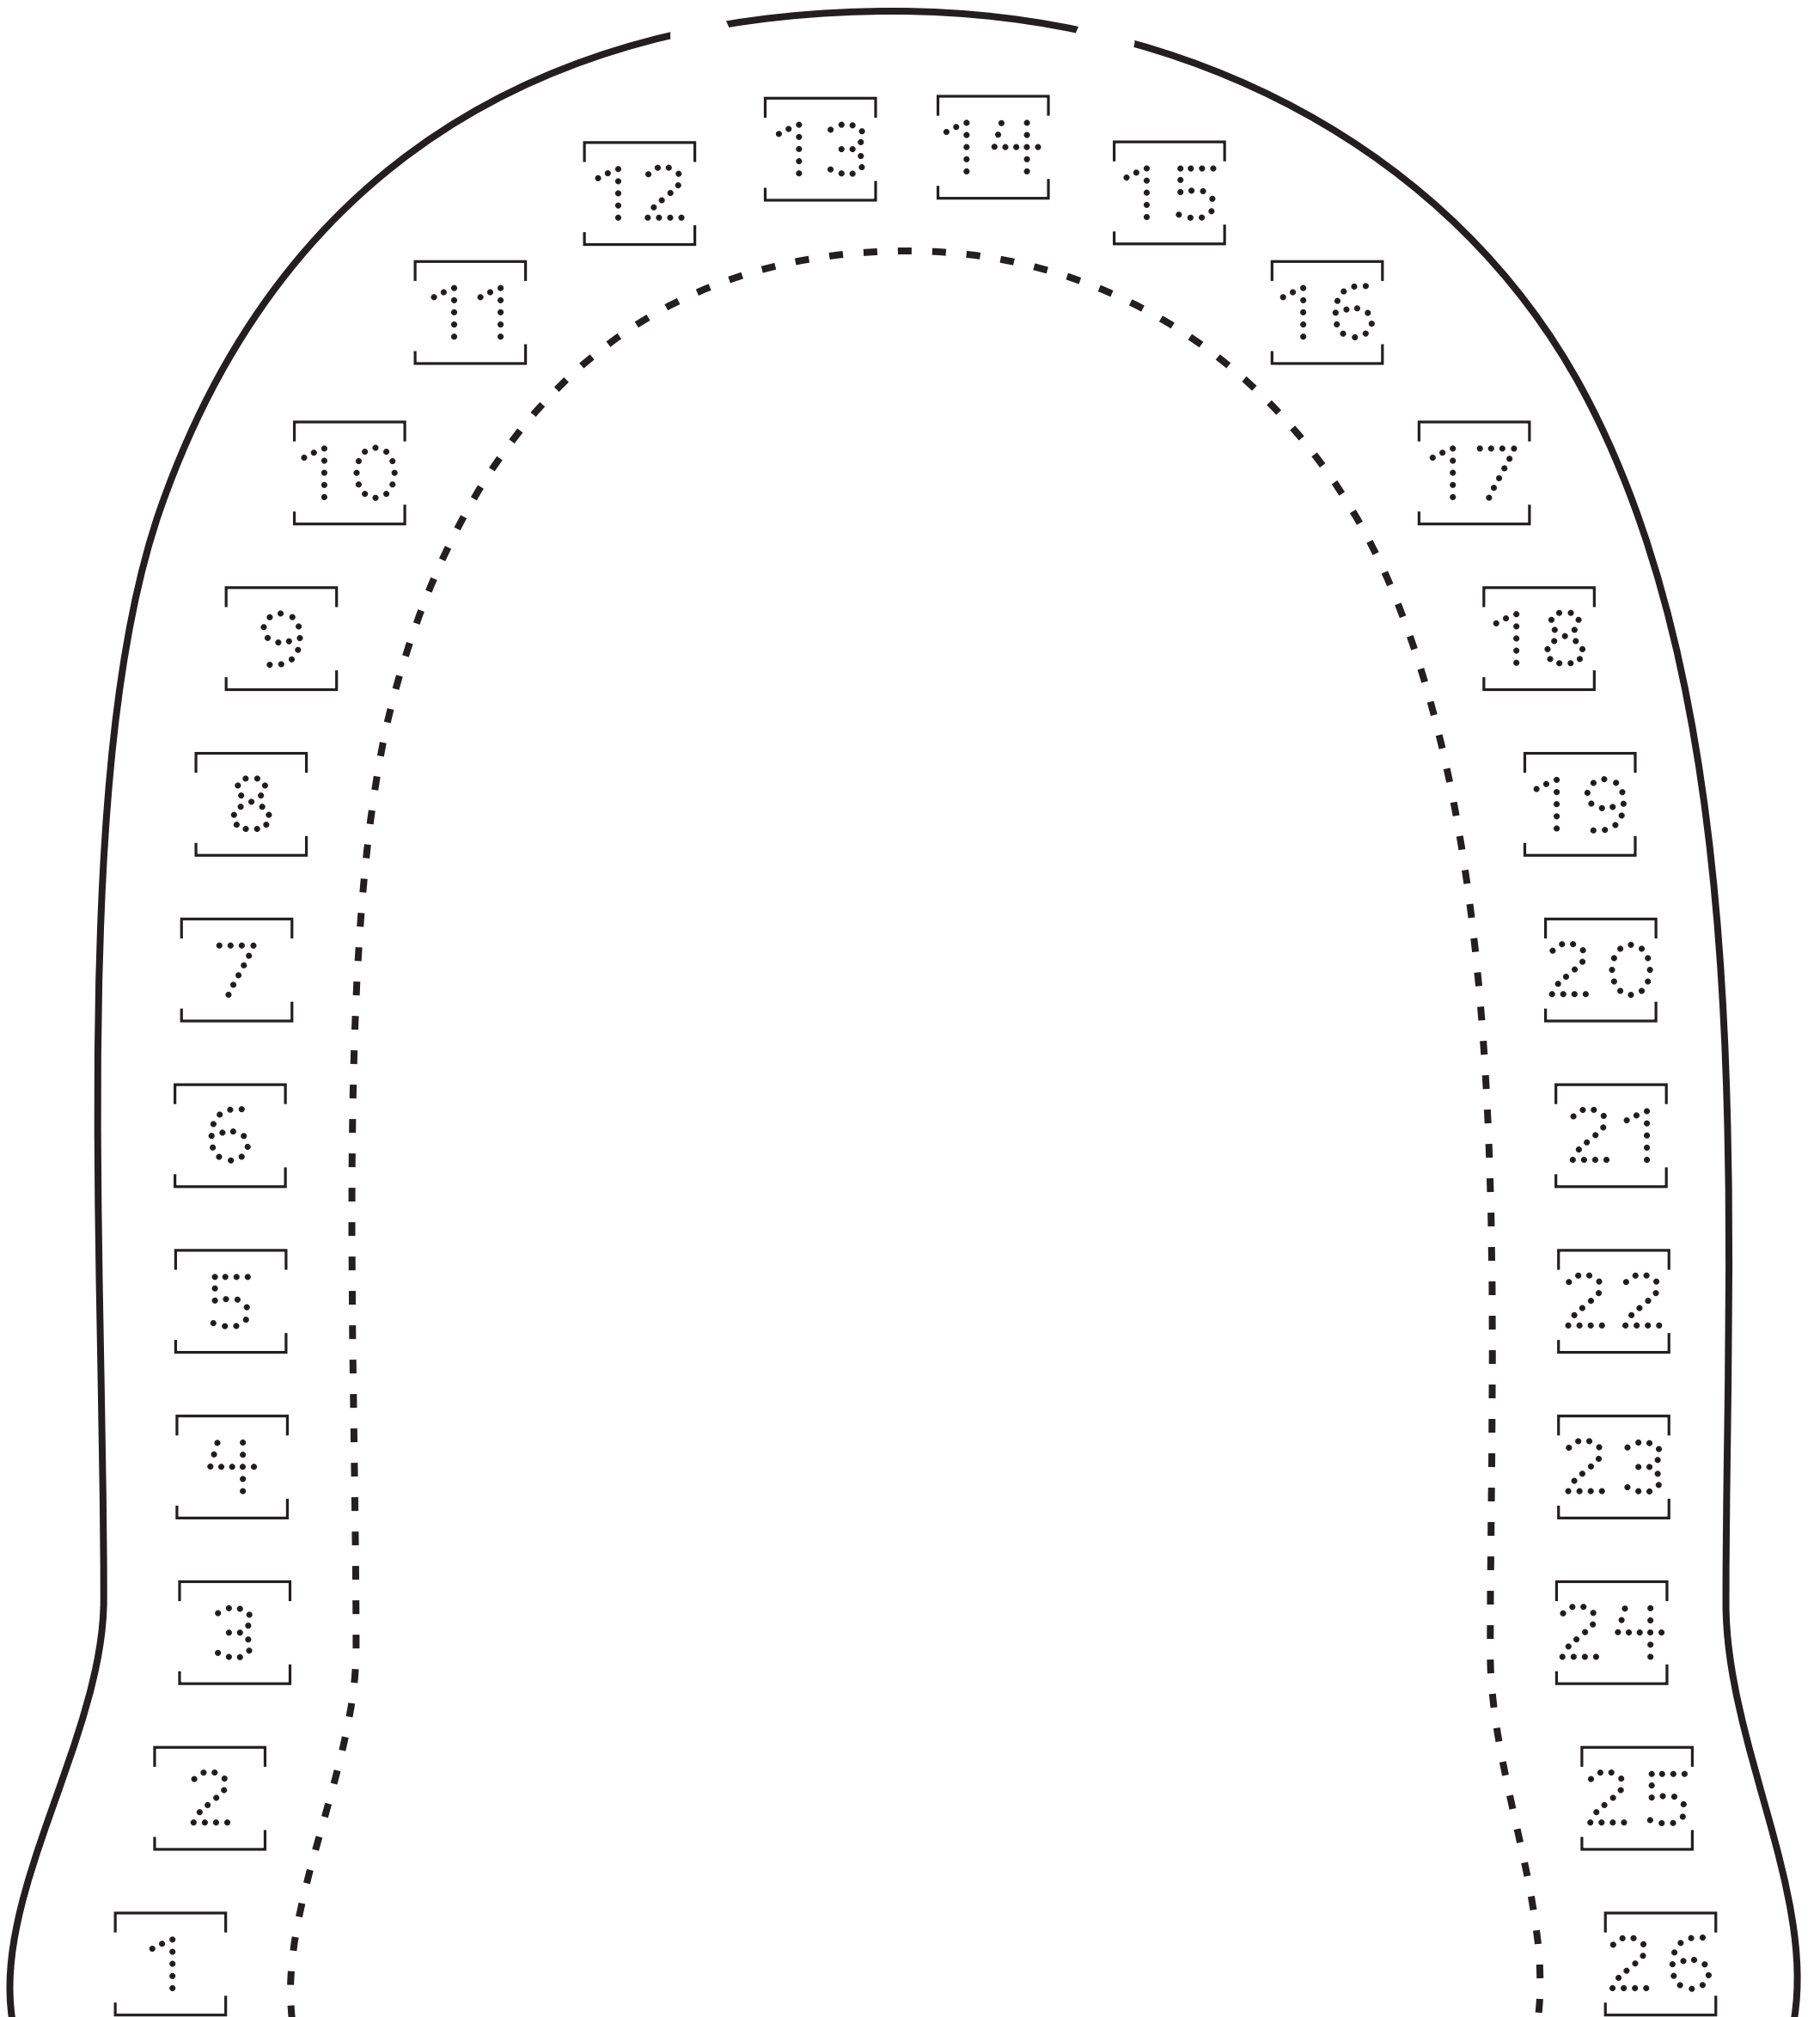

TEATR STARY - ROZKŁAD MIEJSC
NA BALKONIE

PROSCENIUM

A large diagram of a human head profile, facing right. The interior of the head is filled with Braille characters. A dashed line follows the upper curve of the head, likely indicating a tracing path. The Braille characters are arranged in a pattern that roughly follows the shape of the brain and facial structure.

Braille text inside a yellow rectangular box.

Small Braille characters located at the bottom right of the page.