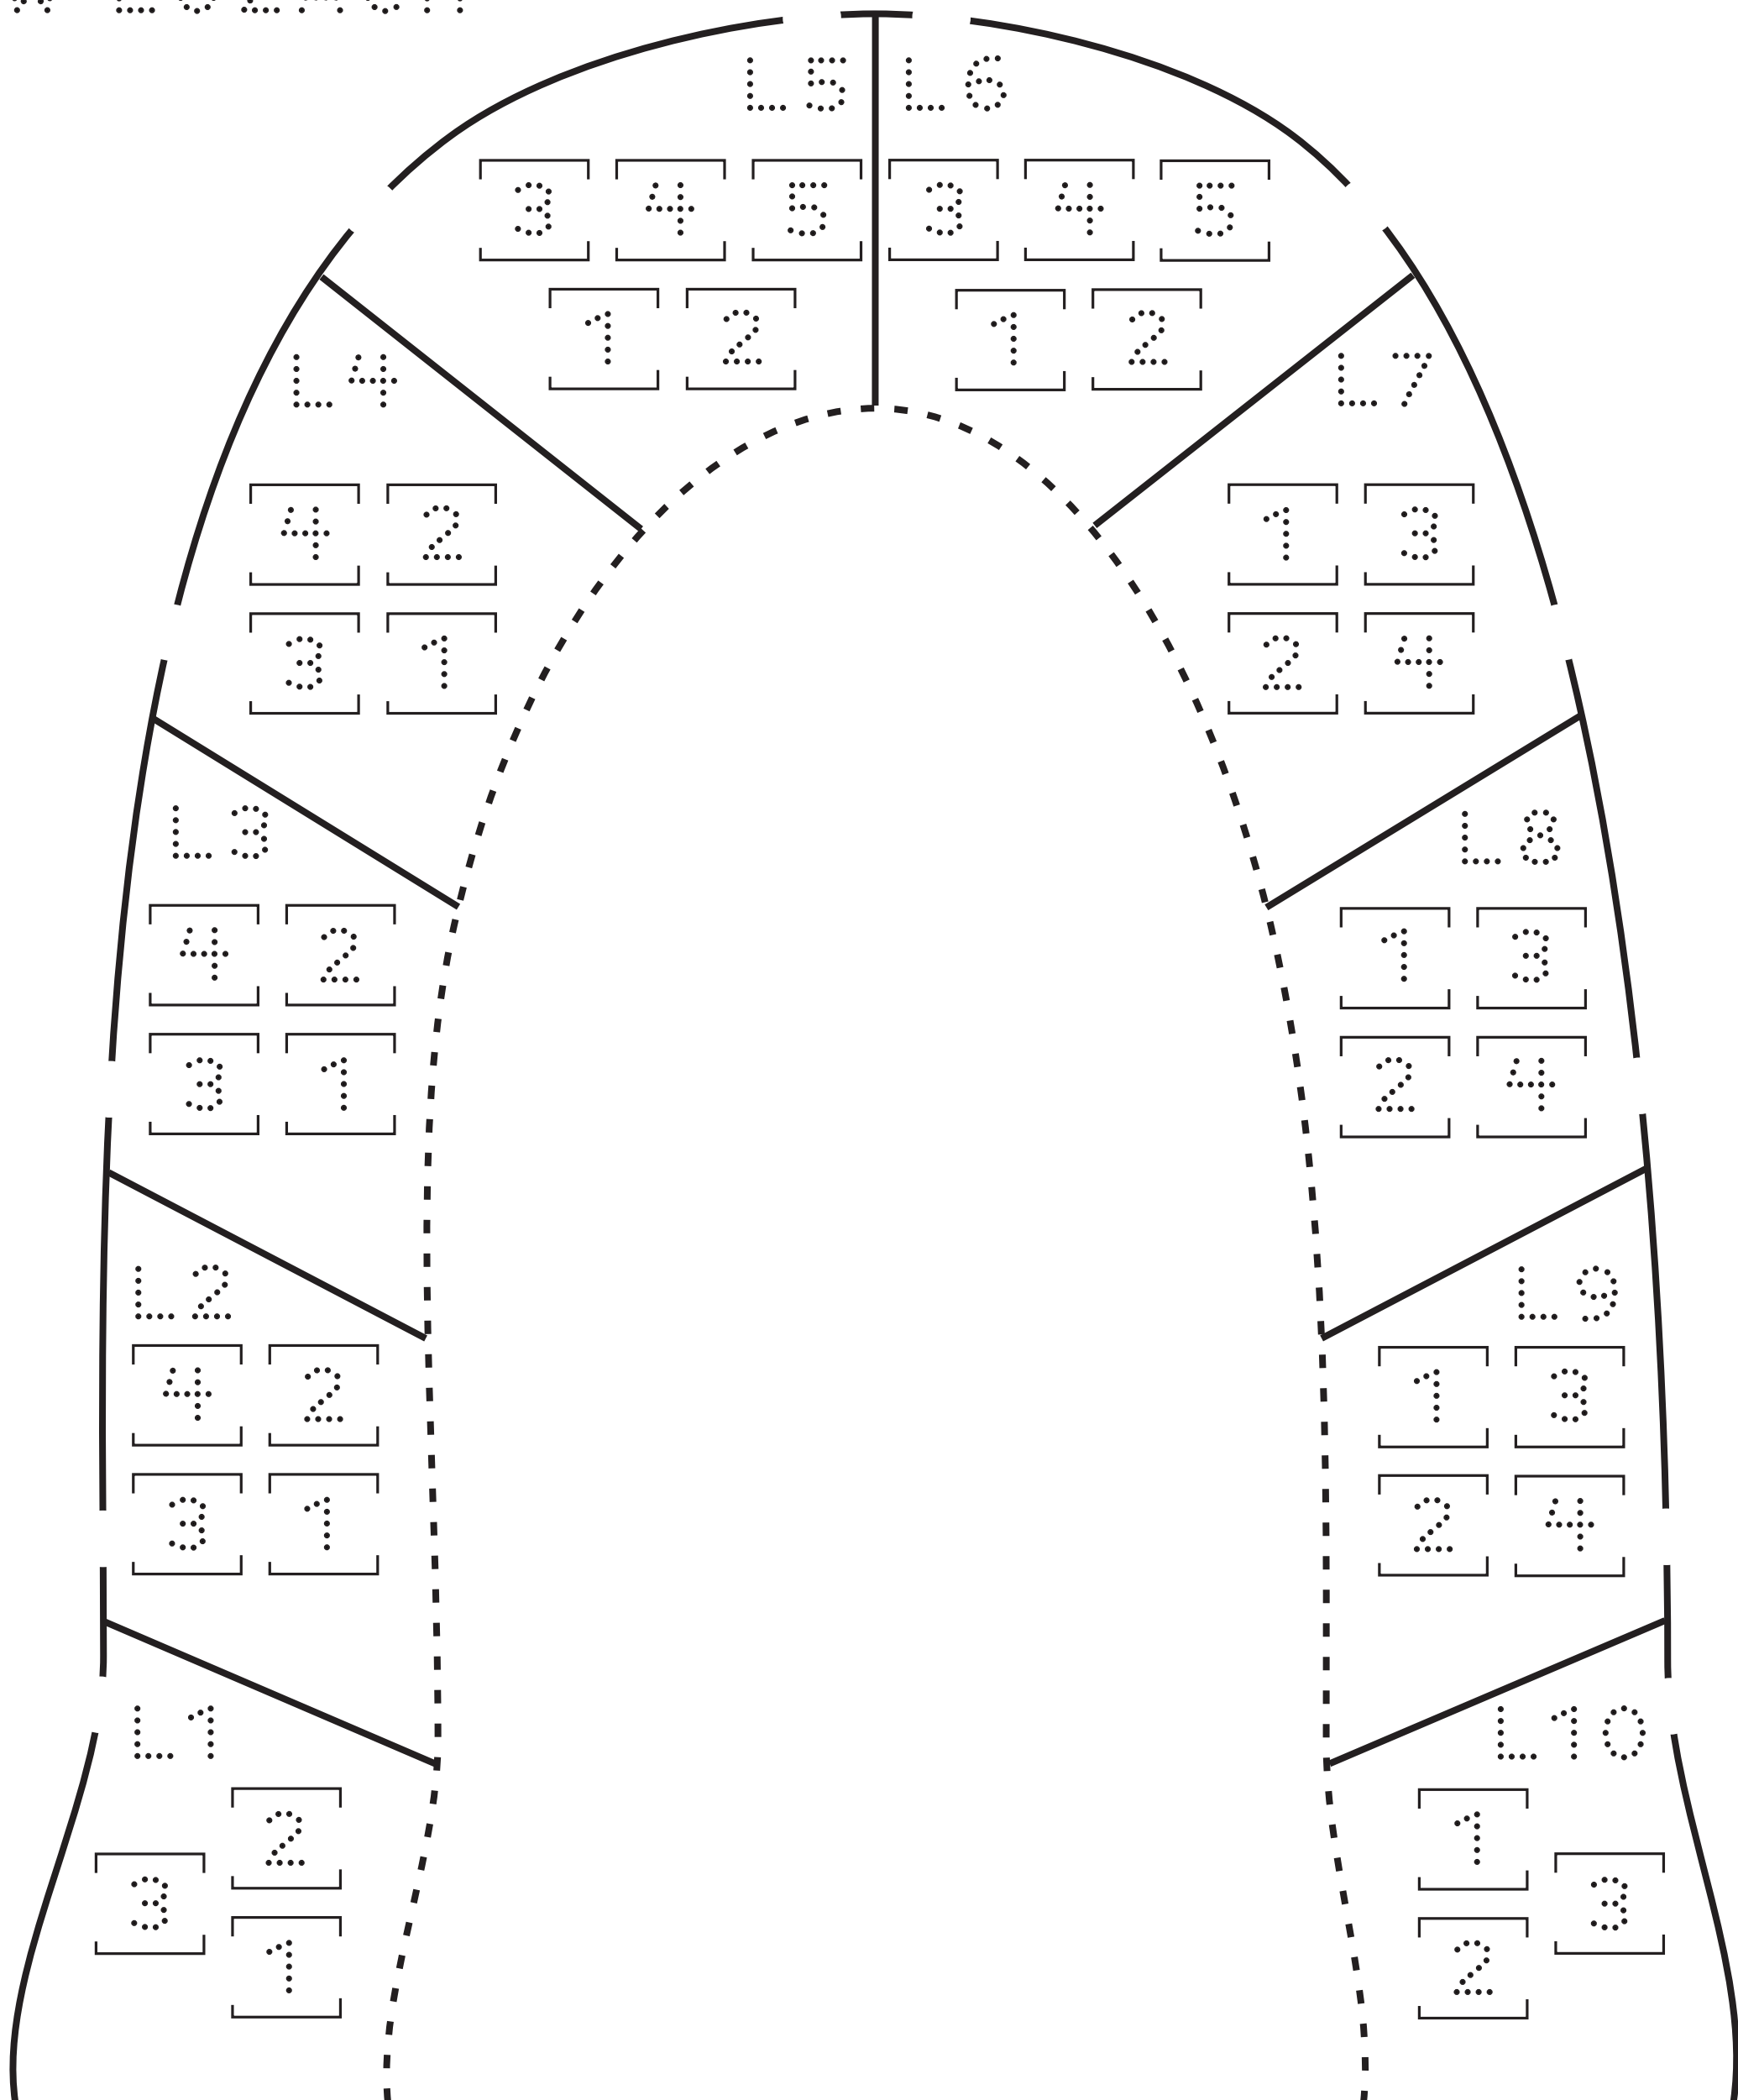

# TEATR STARY – ROZKŁAD MIEJSC W ŁOŻACH

PROSCENIUM

A large diagram of a human brain, viewed from above, with various regions outlined. Braille characters are placed within these regions. A dashed line indicates the midline. Several rectangular boxes are provided for labeling the different parts of the brain.

Braille text inside a yellow rectangular box.